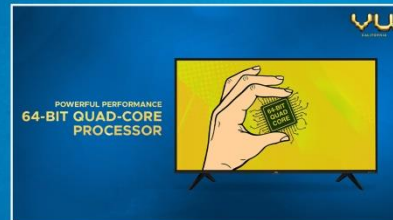

VU FHD / HD ANDROID SMART TV MODEL : 43US (108CM) | 32US (80CM)

HIGHLIGHTED FEATURES

ADDITIONAL HIGHLIGHTED FEATURES

- *Powered by Licensed Android 9.0 Pie and Play Store
- *100% Ball Visibility with Vu Cricket Mode
- *Google ChromeCast + Bluetooth 5.0 + WiFi + HDMI CEC & ARC
- *Premium Matte Black Design

SPECIFICATIONS

DISPLAY

Screen Size cm/inch	(32) 80cm (43) 108cm
Model Number	(32) 32US (43) 43US
Resolution	(32) 1366x 768 (43) 1920 x 1080
Backlight Source	DLED
Backlight Level adjustment	YES
Dynamic Backlight Control	YES
Adaptive Luma Control	YES
PC Mode & Game Mode	YES
Noise Reduction	Digital Noise Reduction, MPEG Noise Reduction
Picture Mode	User, Standar, Vivid, Cricket, Movie, Game, Energy Saving